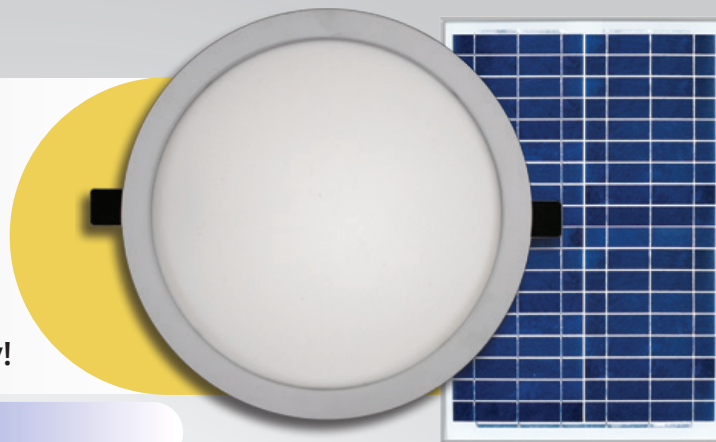

Specification Sheet

Model # **SD-2500-CC-KIT30W**

Solaro Day™ daylight system which uses one single source of solar power and multiple points of daylight simulators to light up your entire home, office, retail outlet, school, government building or factory. Follows the brightness of the sun like a traditional skylight without all the inconveniences of one. Plants love the Solaro Day!

Technical Information

Contents

Recessed Fixture
30 watt solar panel, 1.74 amp
25ft (7.5m) interconnect cable
Solar panel mounting kit

Performance

Lumen: 2200 Lumen
(equivalent to 2 - 100 watt
Incandescent light bulbs)
Light temp: 4500 - 5000 Kelvin
Power consumption: 30 watts
per light fixture

Construction Materials

Housing System: Spun Formed,
Aircraft Grade Aluminum
Solar Panel: 30 watt, 17 to 22 DC,
1.5 amp, 36 mono-crystalline
cell, solar cells with black back
sheet
Stainless Steel & Nylon Screws
Powder Coated Outer Shell

Light Quality

78 OPTO Semi-conductors
provide balanced light
High diffusion plastic lens
removes all hot spots
No harmful UV gets in
Wider spectrum than
Incandescents & Florescent light

Easy to Install

Spring Clips for a strong yet
Fastener free hold
Self contained, Runs
directly off solar panel
without additional
AC wiring